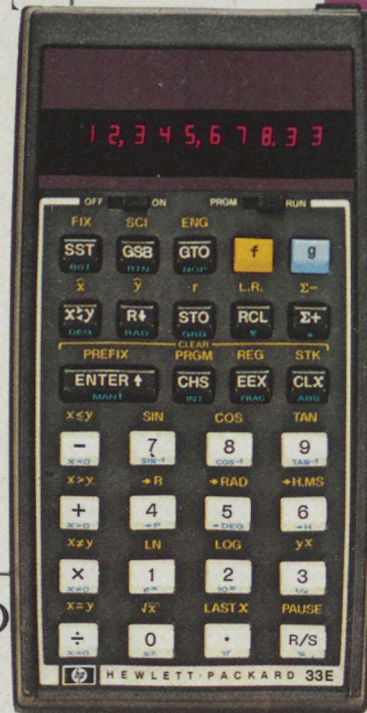

HP-37E

HP-38E

HEWLETT

HP-32E

HEWLETT

HEWLETT-PACKARD

HP-33E

HEWLETT

NEW FEATURES.

MORE CONVENIENCE.

Easier to read. They feature a new, larger LED display for improved readability. And so that you'll never confuse 100000 with 1000000, commas are inserted between thousands.